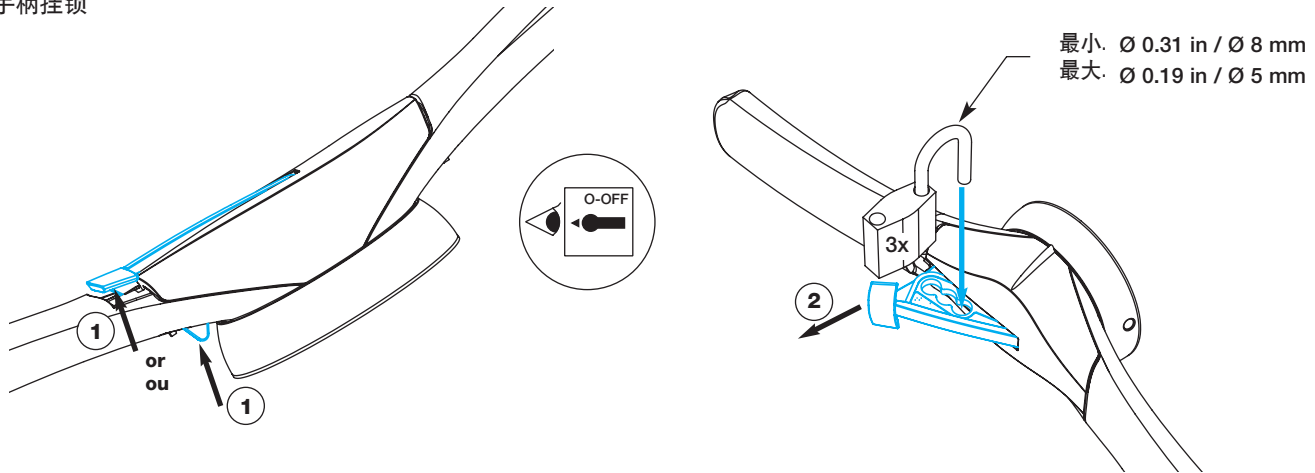

Padlocking the handle
手柄挂锁